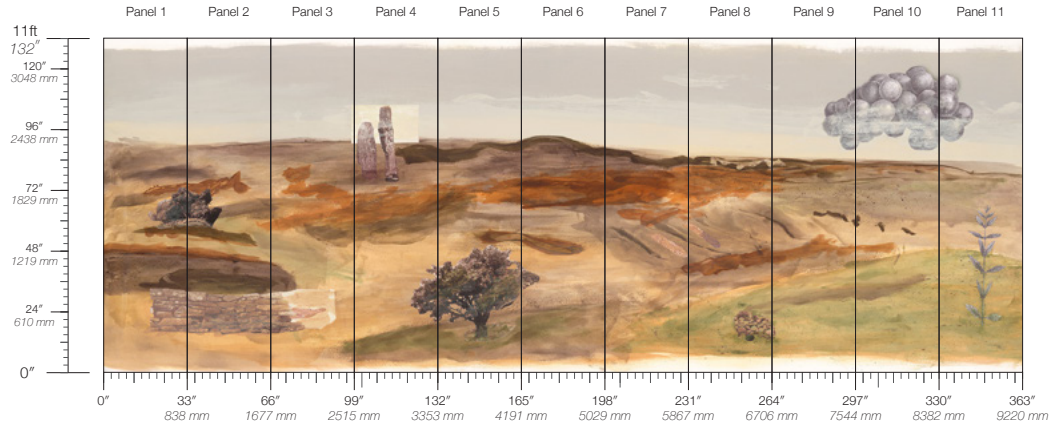

Moors

Suitable for residential and some commercial projects

COLOR

Moors

STOCK

Made to order

REPEAT

Non-repeating

CONTACT

sales@calicowallpaper.com
+1 718 243 1705
57 Lispenard Street
New York, NY 10013 USA

ITEM

2302

MINIMUM

1 panel

LEAD TIME

4 weeks to print

CONTENT

Woven Rayon

MAINTENANCE

Vacuum lightly

ORIGIN

USA

DISCLAIMER

Panel maps represent mural artwork only. Reference the physical sample for color and texture.

PANEL WIDTH

33" / 838 mm trimmed

DETAILS

Custom options available

PANEL HEIGHT

132" / 3353 mm standard
192" / 4877 mm extended

PRICE

Available upon request