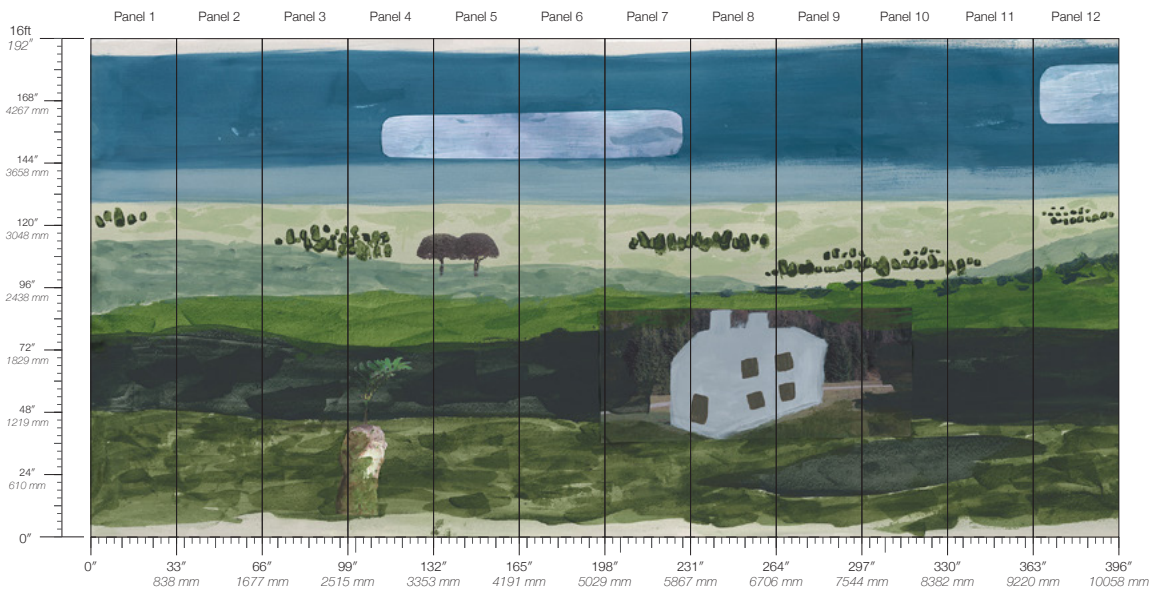

Fields

Suitable for residential and some commercial projects

COLOR

Fields

STOCK

Made to order

REPEAT

Non-repeating

CONTACT

sales@calicowallpaper.com
+1 718 243 1705
57 Lispenard Street
New York, NY 10013 USA

ITEM

2301

MINIMUM

1 panel

LEAD TIME

4 weeks to print

CONTENT

Woven Rayon

MAINTENANCE

Vacuum lightly

ORIGIN

USA

DISCLAIMER

Panel maps represent mural artwork only. Reference the physical sample for color and texture.

PANEL WIDTH

33" / 838 mm trimmed

DETAILS

Custom options available

PANEL HEIGHT

132" / 3353 mm standard
192" / 4877 mm extended

PRICE

Available upon request