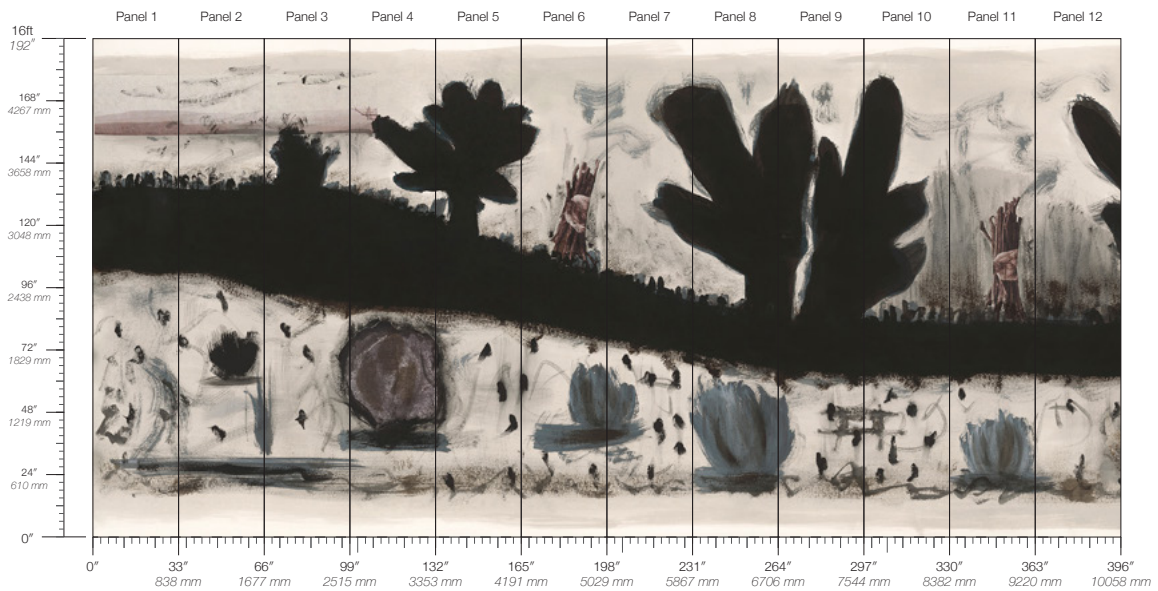

Woodlands

Suitable for residential and some commercial projects

COLOR

Woodlands

STOCK

Made to order

REPEAT

Non-repeating

CONTACT

sales@calicowallpaper.com
+1 718 243 1705
57 Lispenard Street
New York, NY 10013 USA

ITEM

2303

MINIMUM

1 panel

LEAD TIME

4 weeks to print

CONTENT

Woven Rayon

MAINTENANCE

Vacuum lightly

ORIGIN

USA

DISCLAIMER

Panel maps represent mural artwork only. Reference the physical sample for color and texture.

PANEL WIDTH

33" / 838 mm trimmed

DETAILS

Custom options available

PANEL HEIGHT

132" / 3353 mm standard
192" / 4877 mm extended

PRICE

Available upon request