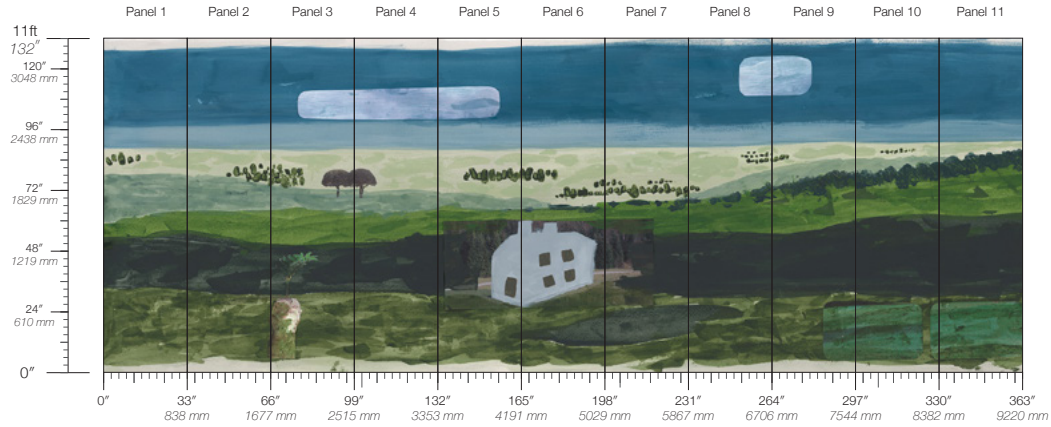

Fields

Suitable for residential and some commercial projects

COLOR

Fields

STOCK

Made to order

REPEAT

Non-repeating

CONTACT

sales@calicowallpaper.com
+1 718 243 1705
57 Lispenard Street
New York, NY 10013 USA

ITEM

2301

MINIMUM

1 panel

LEAD TIME

4 weeks to print

CONTENT

Woven Rayon

MAINTENANCE

Vacuum lightly

ORIGIN

USA

DISCLAIMER

Panel maps represent mural artwork only. Reference the physical sample for color and texture.

PANEL WIDTH

33" / 838 mm trimmed

DETAILS

Custom options available

PANEL HEIGHT

132" / 3353 mm standard
192" / 4877 mm extended

PRICE

Available upon request