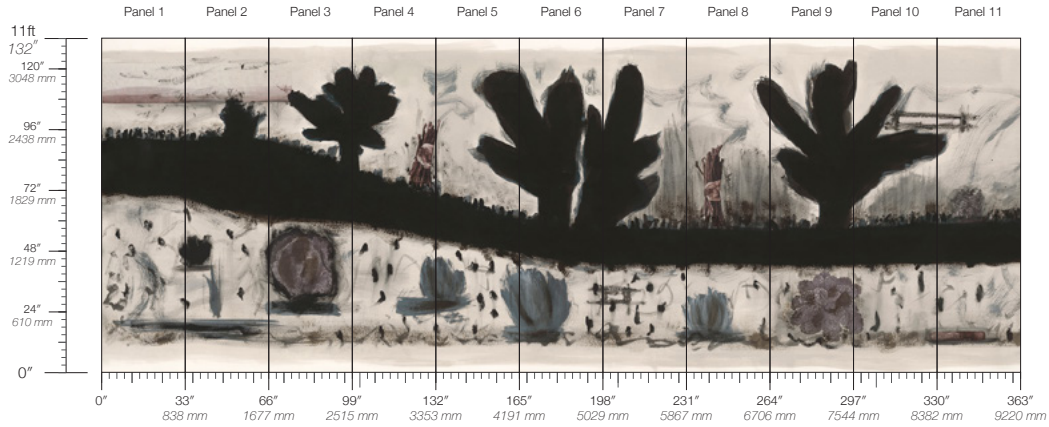

Woodlands

Suitable for residential and some commercial projects

COLOR

Woodlands

STOCK

Made to order

REPEAT

Non-repeating

CONTACT

sales@calicowallpaper.com
+1 718 243 1705
57 Lispenard Street
New York, NY 10013 USA

ITEM

2303

MINIMUM

1 panel

LEAD TIME

4 weeks to print

CONTENT

Woven Rayon

MAINTENANCE

Vacuum lightly

ORIGIN

USA

DISCLAIMER

Panel maps represent mural artwork only. Reference the physical sample for color and texture.

PANEL WIDTH

33" / 838 mm trimmed

DETAILS

Custom options available

PANEL HEIGHT

132" / 3353 mm standard
192" / 4877 mm extended

PRICE

Available upon request