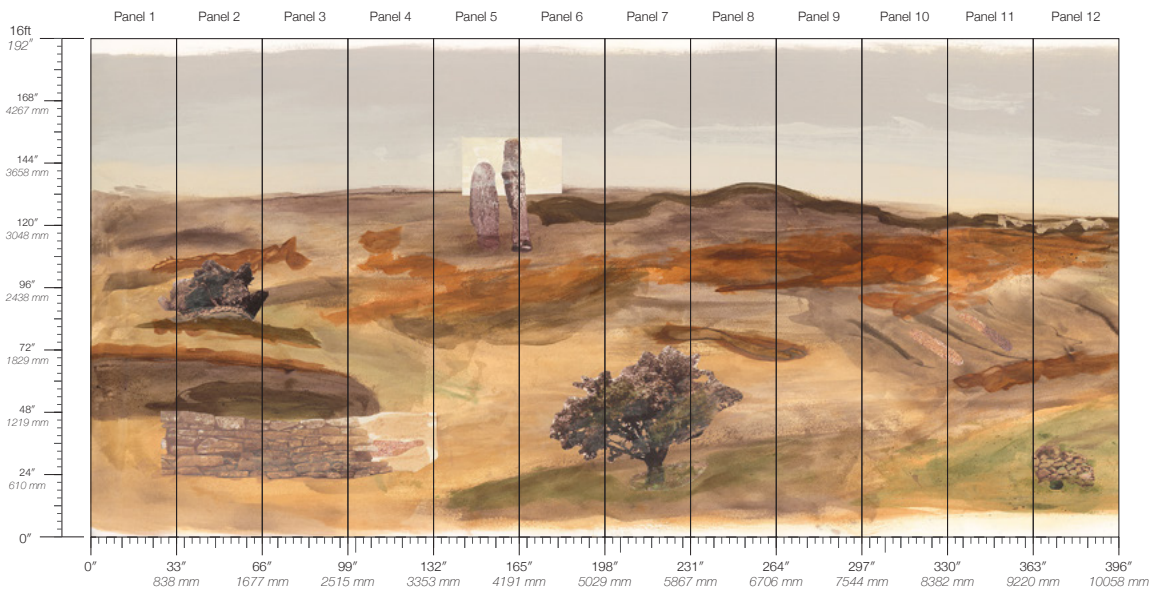

Moors

Suitable for residential and some commercial projects

COLOR

Moors

STOCK

Made to order

REPEAT

Non-repeating

CONTACT

sales@calicowallpaper.com
+1 718 243 1705
57 Lispenard Street
New York, NY 10013 USA

ITEM

2302

MINIMUM

1 panel

LEAD TIME

4 weeks to print

CONTENT

Woven Rayon

MAINTENANCE

Vacuum lightly

ORIGIN

USA

DISCLAIMER

Panel maps represent mural artwork only. Reference the physical sample for color and texture.

PANEL WIDTH

33" / 838 mm trimmed

DETAILS

Custom options available

PANEL HEIGHT

132" / 3353 mm standard
192" / 4877 mm extended

PRICE

Available upon request